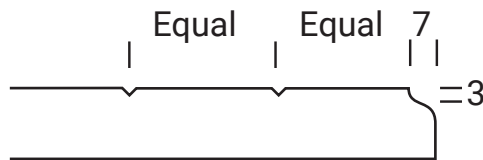

TYBURN

Silver Series

Frame Only Door

Door

Min H = 100mm Min W = 100mm

Tall Door

Max door H = 2400mm

Lattice Door

4, 6, 8 or 10 lites

Edge Profile

Glass Door Profile

Drawer Bank

Min H = 100mm

Individual Drawers

Min H = 100mm