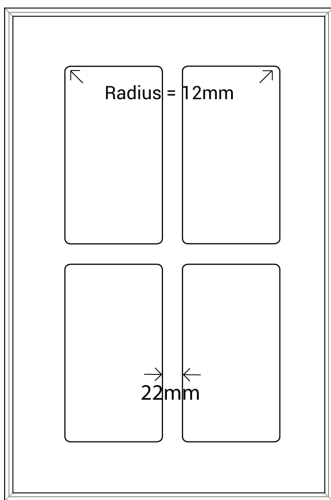

TYBURN

Silver Series

Frame Only Door

Door

Min H = 100mm Min W = 100mm

Tall Door

Max door H = 2400mm

Lattice Door

4, 6, 8 or 10 lites

Edge Profile

Glass Door Profile

Drawer Bank

Min H = 100mm

Individual Drawers

Min H = 100mm